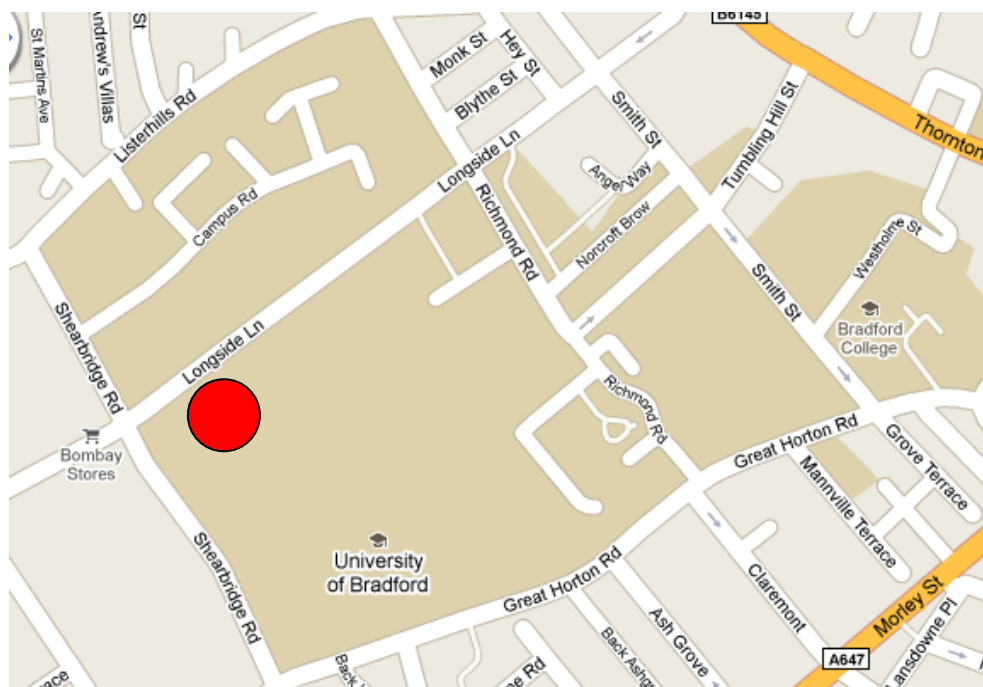

How to find us

Location: University of Bradford Campus

Postcode: BD7 1DP

Building: Student Central (Follow signs for 'Communal Building')

Bus travel to the University Campus: The 610, 611, 612 and 613 busses stop outside the campus. Or you can make use of the free city bus that stops at Manville Terrace. Timetable details can be found here: <http://www.wymetro.com>

If you are arriving by bike: There is a University secure cage available near the Richmond building. Head to Richmond Rd and as at the main reception for a card to access the cage.

Car parking: Parking is closest in the Longside car park on Longside Lane, next to the building 'Student Central'. When you arrive at the barrier use the intercom to let University security know you are here for the fair. You will need a parking permit which must be placed in your car on the rear mirror immediately upon parking when collected from UBU reception.